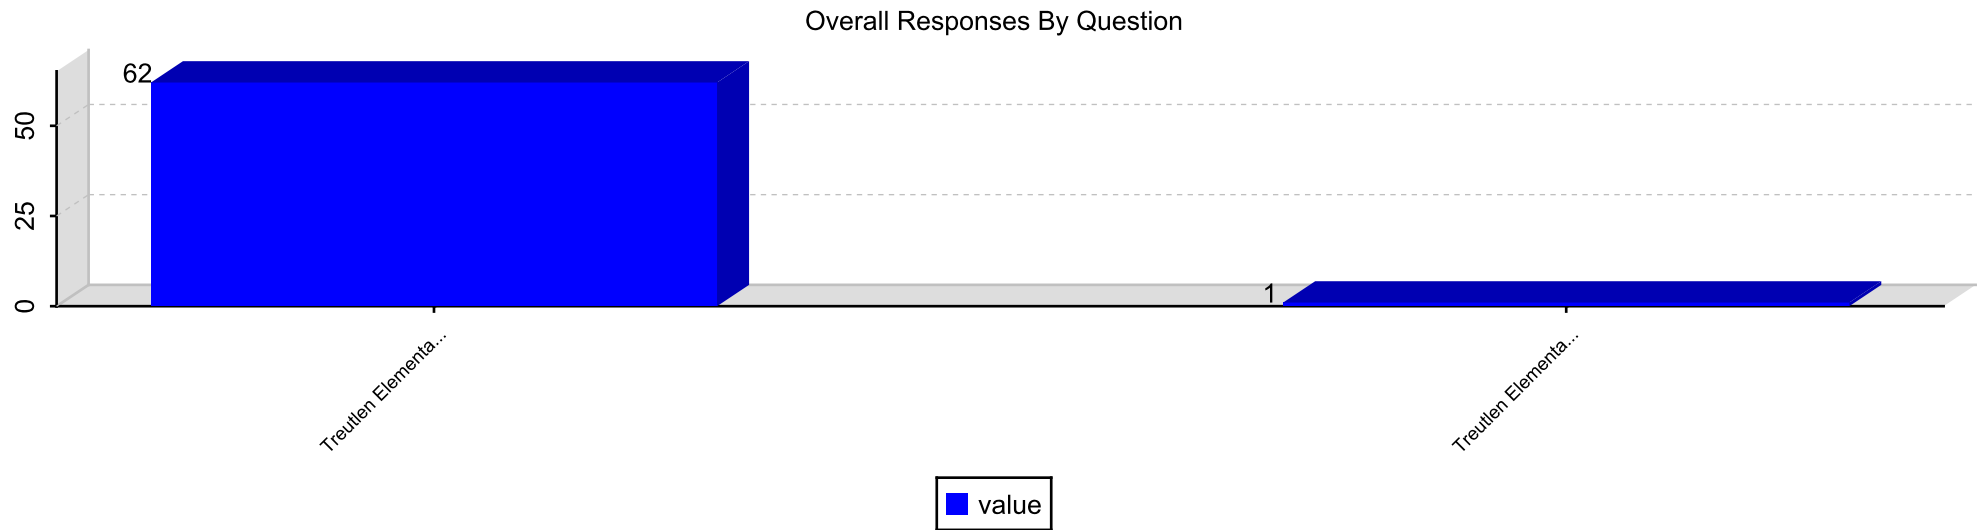

Responses By Section and Question

Section: About My School

Responses By Question

Question 1. My teacher wants me to learn.

Question 2. My teacher is fair to me.